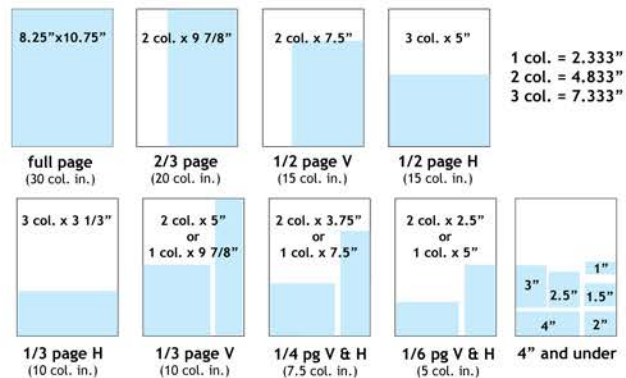

All **DISPLAY ADVERTISERS** receive a complimentary listing in our Advertisers Index at the front of each issue and on our website (www.icmj.com). Larger ads also come with a **FREE** web banner!

With such a strong Internet presence as ours, advertisers might also consider purchasing one of our Premium web banners for an additional \$89/month. Need help with web banner design? We can help with that too!

FULL COLOR RATES

Size	Regular Rate	6-Month* Rate	12-Month* Rate
5" (1/6 pg)	\$ 298	\$ 285	\$ 278
7.5" (1/4 pg)	348	329	319
10" (1/3 pg)	393	367	354
15" (1/2 pg)	566	528	509
20" (2/3 pg)	664	621	588
30" (full pg)	842	771	735
60" (2-pgs)	1,531	1,377	1,300
Center spread	1,843	1,622	1,512
Inside Covers	1,358	1,194	1,113
Back Cover	1,657	1,459	1,359

SPOT COLORS

Under half page add \$50/color
Half page or larger add \$65/color

BLACK & WHITE RATES

Size	Regular Rate	6-Month* Rate	12-Month* Rate
1" x 1 col.	\$ 33	\$ 29	\$ 28
1.5" x 1 col.	47	42	39
2" x 1 col.	58	51	48
2.5" x 1 col.	67	61	57
3" x 1 col.	84	73	68
4" (2" x 2 col.)	102	91	84
5" (1/6 pg)	120	107	100
7.5" (1/4 pg)	170	151	141
10" (1/3 pg)	215	189	176
15" (1/2 pg)	318	280	261
20" (2/3 pg)	416	373	340
30" (full pg)	594	523	487
60" (2-pgs)	1,283	1,129	1,052