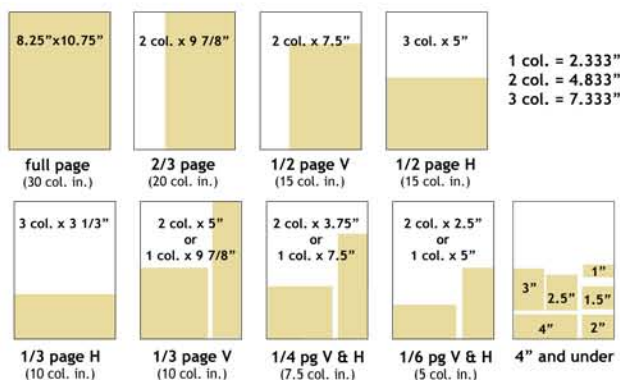

2012 DISPLAY ADVERTISING INFORMATION

FULL COLOR RATES

Size	Regular Rate	6-Month* Rate	12-Month* Rate
5" (1/6 pg)	\$ 274	\$ 261	\$ 254
7.5" (1/4 pg)	319	301	291
10" (1/3 pg)	360	336	324
15" (1/2 pg)	517	482	465
20" (2/3 pg)	614	567	544
30" (full pg)	769	704	671
60" (2-pgs)	1,400	1,259	1,189
Center spread	1,686	1,484	1,383
Inside Covers	1,242	1,093	1,018
Back Cover	1,516	1,334	1,243

*6-month and 12-month rates require a signed Advertising Contract.

SPOT COLORS

Under half page add \$46/color
Half page or larger add \$60/color

BLACK & WHITE RATES

Size	Regular Rate	6-Month* Rate	12-Month* Rate
1" x 1 col.	\$ 29	\$ 25	\$ 24
1.5" x 1 col.	43	38	35
2" x 1 col.	53	47	44
2.5" x 1 col.	62	56	52
3" x 1 col.	76	67	62
4" (2" x 2 col.)	93	82	75
5" (1/6 pg)	111	98	91
7.5" (1/4 pg)	156	138	128
10" (1/3 pg)	197	173	161
15" (1/2 pg)	291	256	239
20" (2/3 pg)	388	341	318
30" (full pg)	543	478	445
60" (2-pgs)	1,174	1,033	963